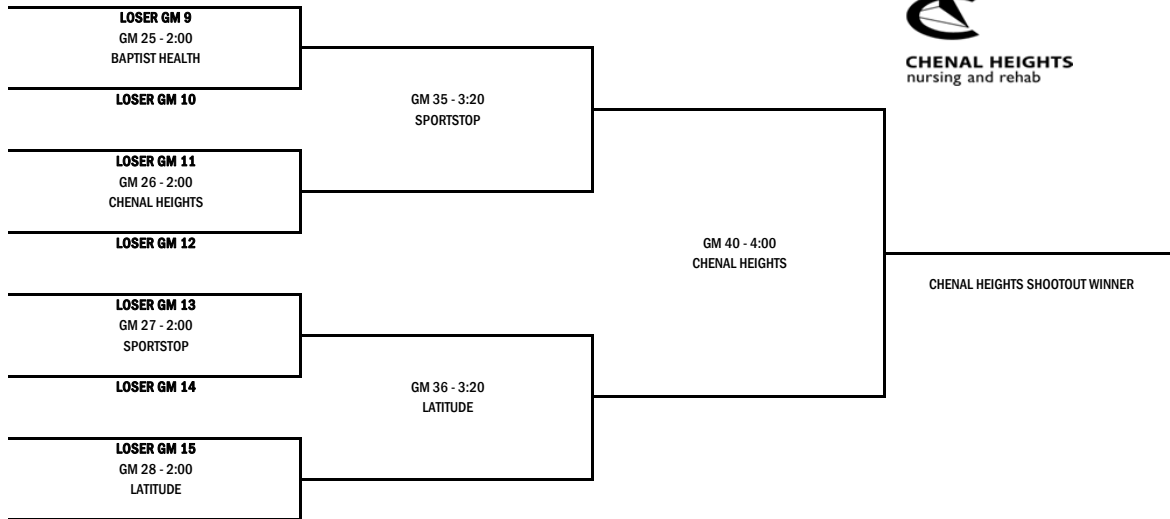

2011 Shootout of the South

Friday's Pool Play Schedule

	TEAM 1	SCORE	TEAM 2	SCORE	FIELD
11:00 AM	Nashville	_____	Bryant	_____	Baptist Health
	Dumas	_____	Lakeside	_____	Chenal Heights
	Greenbrier	_____	El Dorado	_____	Latitude Solutions
	Pulaski Academy	_____	Prattville Christian	_____	Sportstop
	Watson Chapel	_____	Hilldale	_____	Hatcher Agency
11:35 AM	CAC	_____	Bryant	_____	Baptist Health
	Heritage Hall	_____	Parkview	_____	Chenal Heights
	Lake Hamilton	_____	Warren	_____	Latitude Solutions
	Conway	_____	Afton	_____	Sportstop
	Belton	_____	Russellville	_____	Hatcher Agency
12:10 PM	Allen	_____	Watson Chapel	_____	Baptist Health
	Magnolia	_____	Rogers Heritage	_____	Chenal Heights
	Fayetteville	_____	Dumas	_____	Latitude Solutions
	Stigler	_____	El Dorado	_____	Sportstop
	Lakeside	_____	Greenbrier	_____	Hatcher Agency
12:45 PM	Allen	_____	CAC	_____	Baptist Health
	Belton	_____	Prattville Christian	_____	Chenal Heights
	Hilldale	_____	Nashville	_____	Latitude Solutions
	Heritage Hall	_____	Lake Hamilton	_____	Sportstop
	Parkview	_____	Afton	_____	Hatcher Agency
1:20 PM	Warren	_____	Conway	_____	Baptist Health
	Magnolia	_____	Pulaski Academy	_____	Chenal Heights
	Greenbrier	_____	Stigler	_____	Latitude Solutions
	Russellville	_____	Rogers Heritage	_____	Sportstop
	Fayetteville	_____	Lakeside	_____	Hatcher Agency
1:55 PM	Lake Hamilton	_____	Afton	_____	Baptist Health
	Dumas	_____	El Dorado	_____	Chenal Heights
	Allen	_____	Hilldale	_____	Latitude Solutions
	Watson Chapel	_____	Bryant	_____	Sportstop
	Nashville	_____	CAC	_____	Hatcher Agency

POOL C - AFTON, CONWAY, HERITAGE HALL, LAKE HAMILTON, PARKVIEW, WARREN

POOL D - DUMAS, EL DORADO, FAYETTEVILLE, GREENBRIER, LAKESIDE, STIGLER

2011 SHOOTOUT OF THE SOUTH TOURNAMENT (PAGE 1)

* TOURNAMENT GAMES WILL CONSIST OF TWO 13-MINUTE HALVES

2011 SHOOTOUT OF THE SOUTH TOURNAMENT (PAGE 2)

BAPTIST HEALTH CHAMPIONSHIP BRACKET

CHENAL HEIGHTS SHOOTOUT

LATTITUDE SOLUTIONS SHOOTOUT