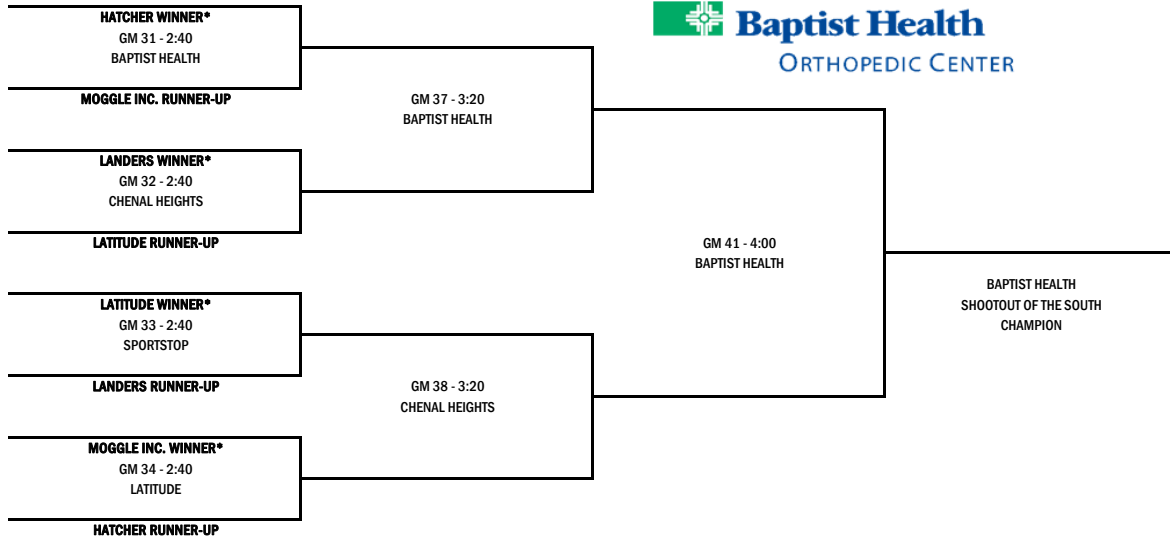

2011 Shootout of the South

Friday's Pool Play Schedule

	TEAM 1	SCORE	TEAM 2	SCORE	FIELD
11:00 AM	Nashville	_____	Bryant	_____	Baptist Health
	Dumas	_____	Lakeside	_____	Chenal Heights
	Greenbrier	_____	El Dorado	_____	Latitude Solutions
	Pulaski Academy	_____	Prattville Christian	_____	Sportstop
	Watson Chapel	_____	Hilldale	_____	Hatcher Agency
11:35 AM	CAC	_____	Bryant	_____	Baptist Health
	Heritage Hall	_____	Parkview	_____	Chenal Heights
	Lake Hamilton	_____	Warren	_____	Latitude Solutions
	Conway	_____	Afton	_____	Sportstop
	Belton	_____	Russellville	_____	Hatcher Agency
12:10 PM	Allen	_____	Watson Chapel	_____	Baptist Health
	Magnolia	_____	Rogers Heritage	_____	Chenal Heights
	Fayetteville	_____	Dumas	_____	Latitude Solutions
	Stigler	_____	El Dorado	_____	Sportstop
	Lakeside	_____	Greenbrier	_____	Hatcher Agency
12:45 PM	Allen	_____	CAC	_____	Baptist Health
	Belton	_____	Prattville Christian	_____	Chenal Heights
	Hilldale	_____	Nashville	_____	Latitude Solutions
	Heritage Hall	_____	Lake Hamilton	_____	Sportstop
	Parkview	_____	Afton	_____	Hatcher Agency
1:20 PM	Warren	_____	Conway	_____	Baptist Health
	Magnolia	_____	Pulaski Academy	_____	Chenal Heights
	Greenbrier	_____	Stigler	_____	Latitude Solutions
	Russellville	_____	Rogers Heritage	_____	Sportstop
	Fayetteville	_____	Lakeside	_____	Hatcher Agency
1:55 PM	Lake Hamilton	_____	Afton	_____	Baptist Health
	Dumas	_____	El Dorado	_____	Chenal Heights
	Allen	_____	Hilldale	_____	Latitude Solutions
	Watson Chapel	_____	Bryant	_____	Sportstop
	Nashville	_____	CAC	_____	Hatcher Agency

POOL C - AFTON, CONWAY, HERITAGE HALL, LAKE HAMILTON, PARKVIEW, WARREN

POOL D - DUMAS, EL DORADO, FAYETTEVILLE, GREENBRIER, LAKESIDE, STIGLER

2011 SHOOTOUT OF THE SOUTH TOURNAMENT (PAGE 1)

* TOURNAMENT GAMES WILL CONSIST OF TWO 13-MINUTE HALVES

2011 SHOOTOUT OF THE SOUTH TOURNAMENT (PAGE 2)

BAPTIST HEALTH CHAMPIONSHIP BRACKET

CHENAL HEIGHTS SHOOTOUT

LATTITUDE SOLUTIONS SHOOTOUT