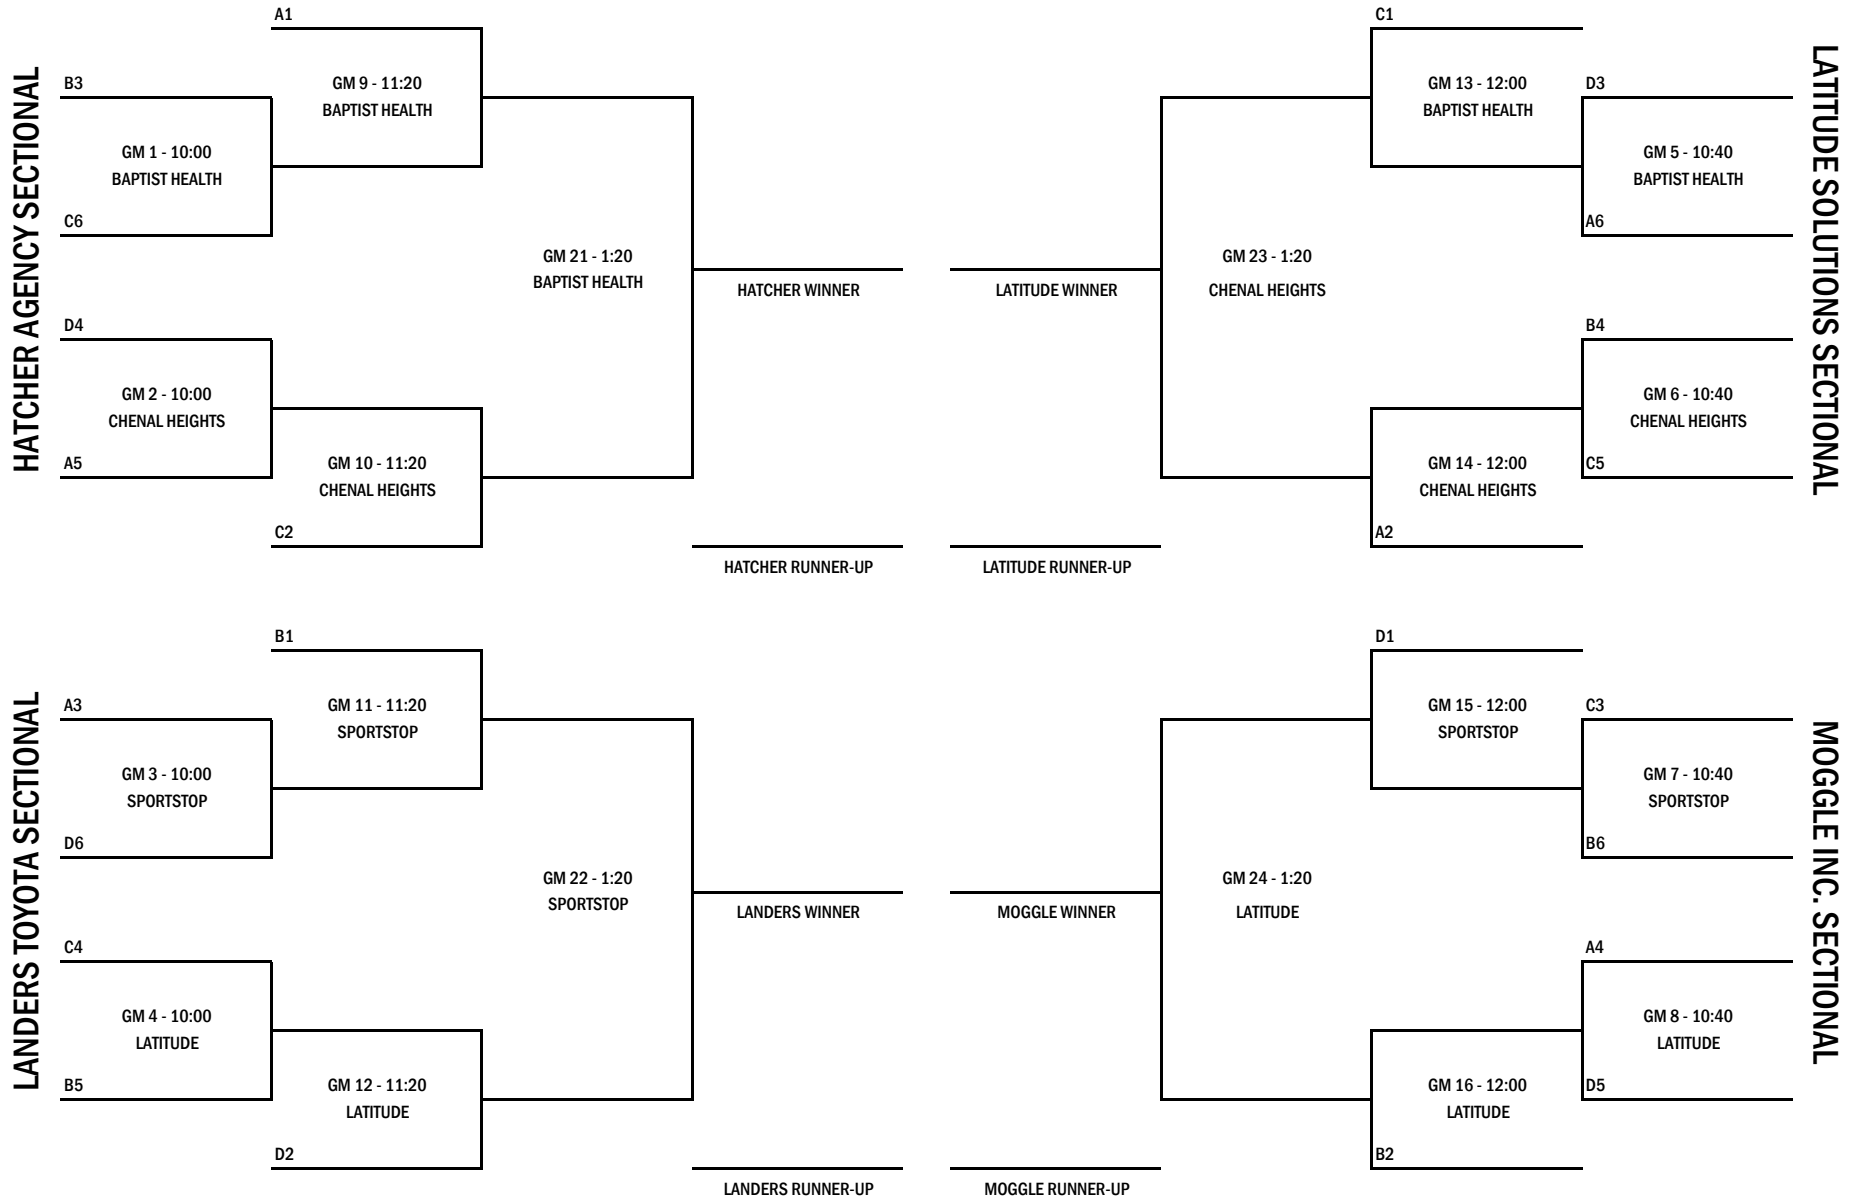

2011 Shootout of the South

Friday's Pool Play Schedule

	TEAM 1	SCORE	TEAM 2	SCORE	FIELD
11:00 AM	Nashville	_____	Bryant	_____	Baptist Health
	Dumas	_____	Lakeside	_____	Chenal Heights
	Greenbrier	_____	El Dorado	_____	Latitude Solutions
	Pulaski Academy	_____	Prattville Christian	_____	Sportstop
	Watson Chapel	_____	Hilldale	_____	Hatcher Agency
11:35 AM	CAC	_____	Bryant	_____	Baptist Health
	Heritage Hall	_____	Parkview	_____	Chenal Heights
	Lake Hamilton	_____	Warren	_____	Latitude Solutions
	Conway	_____	Afton	_____	Sportstop
	Belton	_____	Russellville	_____	Hatcher Agency
12:10 PM	Allen	_____	Watson Chapel	_____	Baptist Health
	Magnolia	_____	Rogers Heritage	_____	Chenal Heights
	Fayetteville	_____	Dumas	_____	Latitude Solutions
	Stigler	_____	El Dorado	_____	Sportstop
	Lakeside	_____	Greenbrier	_____	Hatcher Agency
12:45 PM	Allen	_____	CAC	_____	Baptist Health
	Belton	_____	Prattville Christian	_____	Chenal Heights
	Hilldale	_____	Nashville	_____	Latitude Solutions
	Heritage Hall	_____	Lake Hamilton	_____	Sportstop
	Parkview	_____	Afton	_____	Hatcher Agency
1:20 PM	Warren	_____	Conway	_____	Baptist Health
	Magnolia	_____	Pulaski Academy	_____	Chenal Heights
	Greenbrier	_____	Stigler	_____	Latitude Solutions
	Russellville	_____	Rogers Heritage	_____	Sportstop
	Fayetteville	_____	Lakeside	_____	Hatcher Agency
1:55 PM	Lake Hamilton	_____	Afton	_____	Baptist Health
	Dumas	_____	El Dorado	_____	Chenal Heights
	Allen	_____	Hilldale	_____	Latitude Solutions
	Watson Chapel	_____	Bryant	_____	Sportstop
	Nashville	_____	CAC	_____	Hatcher Agency

POOL C - AFTON, CONWAY, HERITAGE HALL, LAKE HAMILTON, PARKVIEW, WARREN

POOL D - DUMAS, EL DORADO, FAYETTEVILLE, GREENBRIER, LAKESIDE, STIGLER

2011 SHOOTOUT OF THE SOUTH TOURNAMENT (PAGE 1)

* TOURNAMENT GAMES WILL CONSIST OF TWO 13-MINUTE HALVES